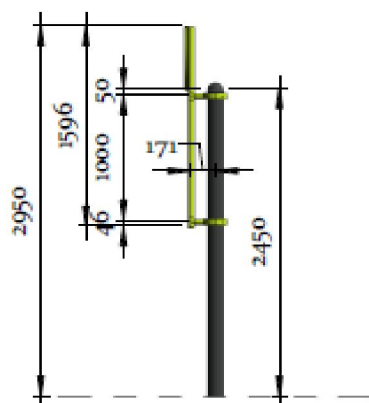

## Plan View

## Technical Datas

|                             |                      |
|-----------------------------|----------------------|
| Demonination                | Medicine ball target |
| Number                      | FKP14-H026_A         |
| Certificate                 | EN 16630             |
| Required floor area         | 9,09 m2              |
| Column distance             | -                    |
| Height (min-max)            | 2950 mm              |
| Critic falling height (HIC) | -                    |