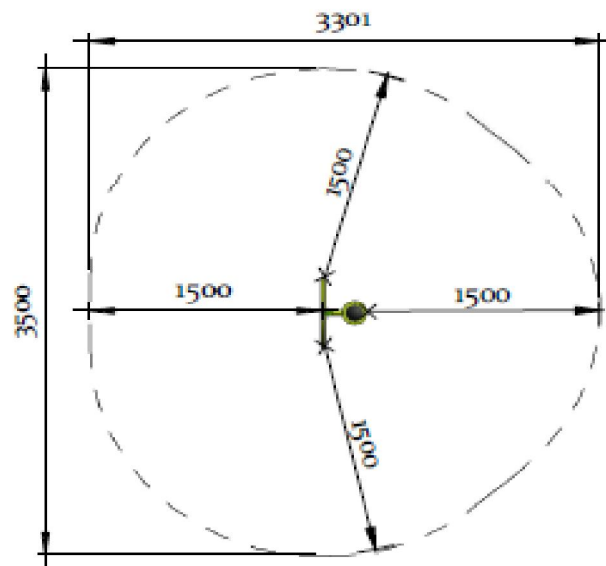

## Description

The medicine (exercise ball) target plays a crucial role in the development of coordination and muscles. With the choice of a ball weight corresponding to the level of fitness, all muscles of the body can be trained effectively. The slam ball can be ordered separately.

## Plan View

## Side View

## Technical Datas

|                             |                      |
|-----------------------------|----------------------|
| Demonination                | Medicine ball target |
| Number                      | FKP14-H026_A         |
| Certificate                 | EN 16630             |
| Required floor area         | 9,09 m2              |
| Column distance             | -                    |
| Height (min-max)            | 2950 mm              |
| Critic falling height (HIC) | -                    |